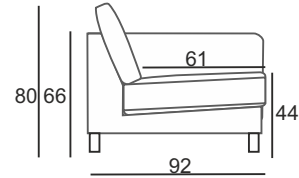

Western

Western 4 Split

Western 1,5 Chair

Western

PRODUCT INFORMATION

MEASUREMENTS:*

	4 Sofa	4 no arm	ARM
WIDTH	2640	2410	105
HEIGH	800	800	610
DEPTH	920	920	89

*** Dimensions may be differences +/- 3%, depending on the choice and configuration upholstery ***

** other sizes available below on elements drawings **

STANDARD:

Metal frame

SEAT: filled T-30 foam and layer of crumb foam mixed with polyester siliconed fibre

BACK: crumb foam mixed with polyester siliconed fibre