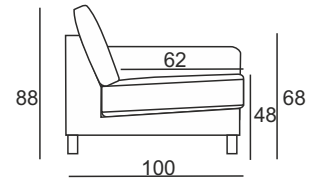

Kos

Kos 4 Sofa(Split)+1 Chair

Kos

PRODUCT INFORMATION

MEASUREMENTS:*

	4 Sofa	3 Sofa	2 Sofa	1 Chair	Stool
WIDTH	280	220	160	80	90
HEIGH	88	88	88	88	48
DEPTH	100	100	100	90	70

*** Dimensions may be differences +/- 3%, depending on the choice and configuration upholstery ***

STANDARD:

Fixed upholstery

Metal leegs

SEAT: filled in with T-30 foam and layer of crumb foam mixed with polyester siliconed fibre

BACK: crumb foam mixed with polyester siliconed fibre

ELEMENTS: